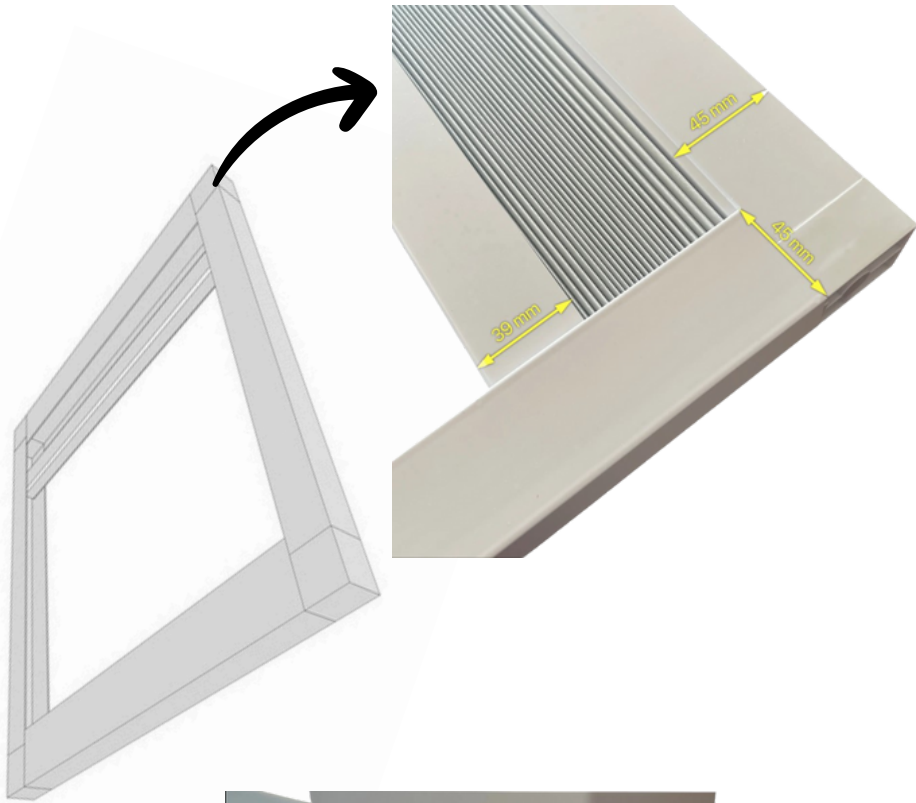

# Honeycomb Openview Electric product dimensions

## Stacking Heights

**Blackout Fabric 25MM (fabrics may vary depending on supplier)**

**From 500 to 1100, the stack is within 87mm**

<b>Drop</b>	<b>Stacking (mm)</b>
1400	93
1600	97
1800	102
2000	106
2200	110
2400	115
2600	119
2800	123
3000	128
3200	132
3400	137
3600	141
3800	146
4000	150

# Blind Anatomy