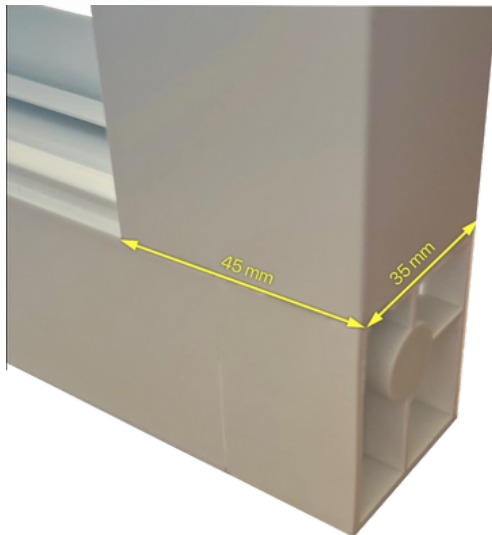

# Honeycomb Openview Electric product dimensions

## Stacking Heights

**Blackout Fabric 25MM (fabrics may vary depending on supplier)**

**From 500 to 1100, the stack is within 87mm**

<b>Drop</b>	<b>Stacking (mm)</b>
1400	93
1600	97
1800	102
2000	106
2200	110
2400	115
2600	119
2800	123
3000	128
3200	132
3400	137
3600	141
3800	146
4000	150